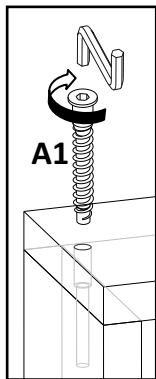

1

Eurosurb

x22

A1

Capac surub

x22

A2

**2**

x41

K1

Sina plastic 1745mm

x1

ZP