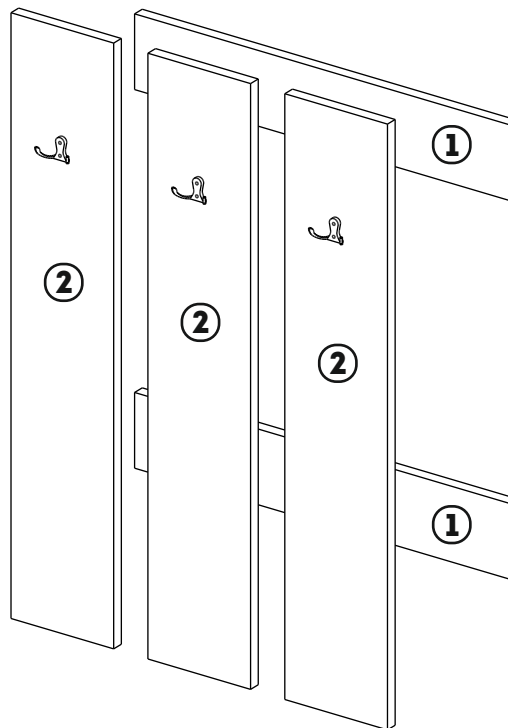

MOBMAN™

www.mobman.ro

Cuier
(Model 10738)

MOBMAN™

www.mobman.ro

No	a*b	Bucati
1	150x700	2
2	1000x200	3

**ASISTENTA: 0371.71.79.79 SAU
OFFICE@MOBMAN.RO**

MOBMAN™